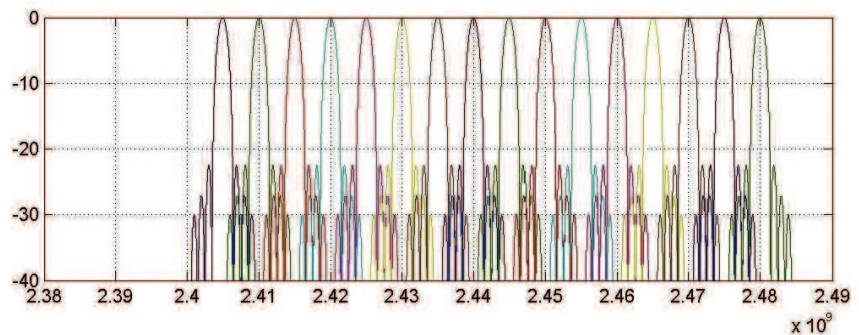

ISM Band IoT Radios

ISM Band Radios continue to proliferate in the marketplace. The Internet of Things (IoT) continued to spread wireless interconnectivity into a greater number of common appliances. IoT wireless technology from Orchid provides wireless interfaces for NFC, 802.15.4, ANT, Bluetooth, ZigBee, Z-Wave and RFID applications.

ISM Band Wireless Performance

In North America the most common wireless ISM Bands are 433Mhz, 900MHz, 2.4GHz and 5GHz. Multiple channels with different modulation approaches may be incorporated into these frequency bands. Selection of the right modulation technique together with operational frequency choice and power management expertise is the essence of creating a functional wireless IoT solution.