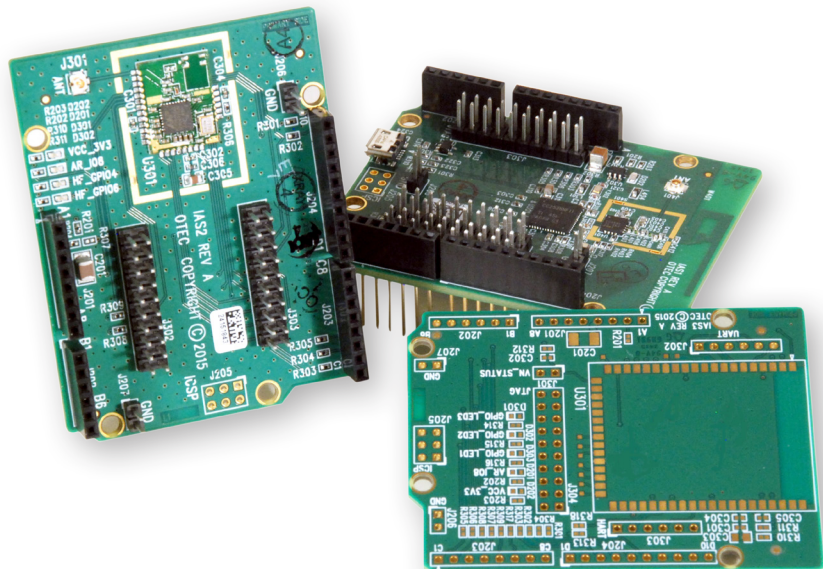

**ORCHID TECHNOLOGIES
ENGINEERING & CONSULTING, INC.**

Custom Engineering From Concept to Production

147 Main Street, Maynard, MA 01754 www.orchid-tech.com 978-461-2000 fax: 978-461-2003

Copyright © 2015 Orchid Technologies Engineering & Consulting Inc., all rights reserved. OTEC and the Orchid Technologies logo are trade marks of Orchid Technologies Engineering & Consulting, Inc. All other marks are the property of their respective owners.